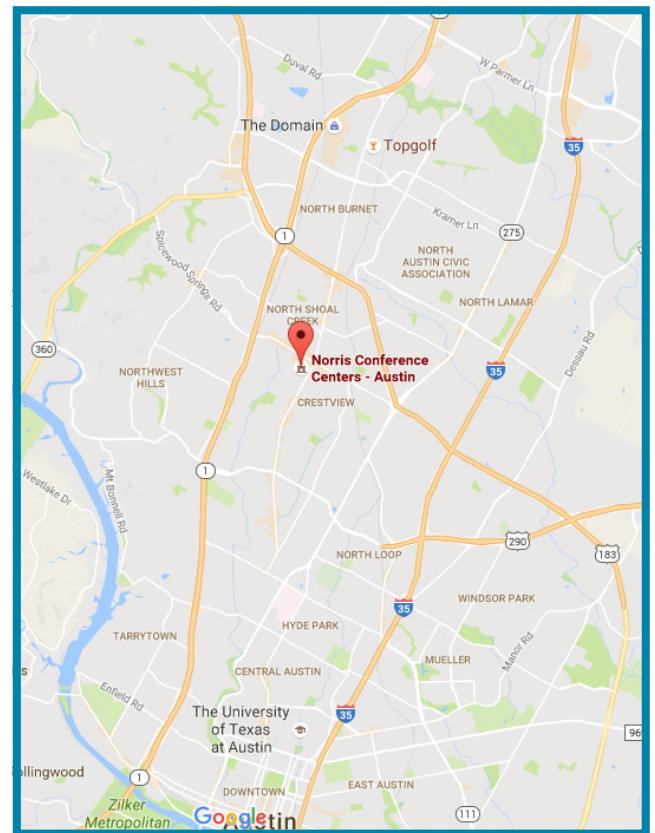

Driving from San Antonio (or San Marcos or South Austin) via Interstate 35: Driving Northbound on Interstate 35, take the Exit ramp #240B US 183 North/Research Blvd. Merge onto Us Hwy 183 and travel North. Take the Burnet Road Exit and turn Left at the light under the overpass. Continue for about 1.5 miles and pass West Anderson Lane. Turn Right at the entrance between Sonic and Chase Bank. Go to the stop sign and continue straight ahead and Norris Conference Center will be on your Right.

Driving from Southwest Austin or the Texas Hill Country: Take Mopac (Loop 1) North to the Spicewood Springs/Anderson Lane exit. Turn Right at the light to go East on Anderson Lane. Travel 1 mile and turn Right on Northcross Drive. Turn Left at the first stop sign. Drive to the next stop sign and turn Right. Drive counter-clockwise around the building towards the Right and the Norris Conference Center will be on your Left just past the mall entrance.