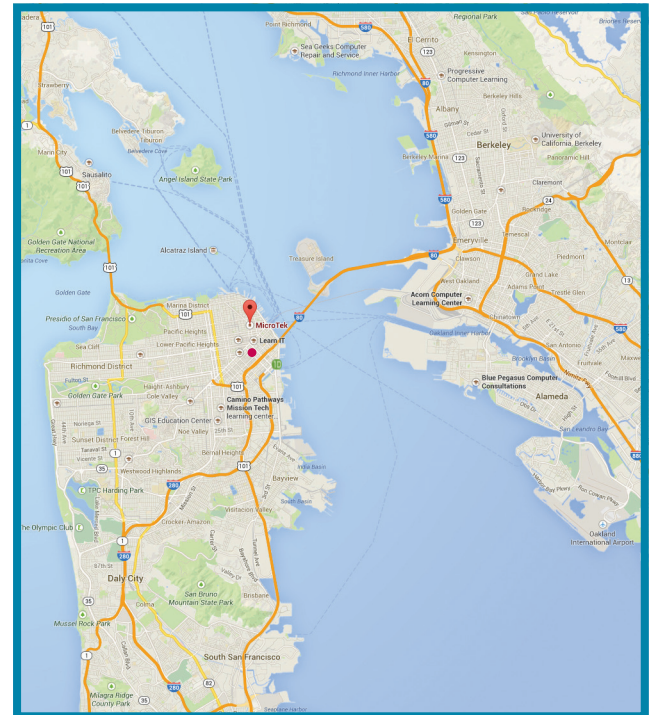

*Regular Rate = \$7.00/Hour, \$38 daily max

TO MICROTEK – SAN FRANCISCO

Driving Directions from 101N: Exit downtown SF. Merge onto I-290N. Continue onto King Street. Continue onto The Embarcadero. Turn left onto Washington Street. Turn left onto Montgomery Street and 655 Montgomery will be on the right.

Driving Directions from 101S: Slight left onto Lobard Street. Turn right onto Van Ness Ave. Turn left onto Broadway Street. Continue onto Robert C Levy Tunnel. Continue onto Broadway Street. Turn right onto Columbus Ave. Slight right onto Montgomery Street and 655 Montgomery will be on the right

Driving Directions from 80W: Exit Fremont Street. Merge onto Fremont Street. Continue onto Front Street. Turn left onto California Street. Turn right onto Sansome Street. Turn left onto Washington Street. Turn left onto Montgomery Street and 655 Montgomery will be on the right.

PARKING/DRIVING DIRECTIONS CONTINUED

Directions on BART from San Francisco International Airport: Take the Pittsburg/Bay Point – SFO/Millbrae towards Pittsburg/Bay Point. Exit at Montgomery Station and head southwest on Market Street towards Montgomery Street. Take a sharp right onto Montgomery Street and 655 Montgomery will be on your left.